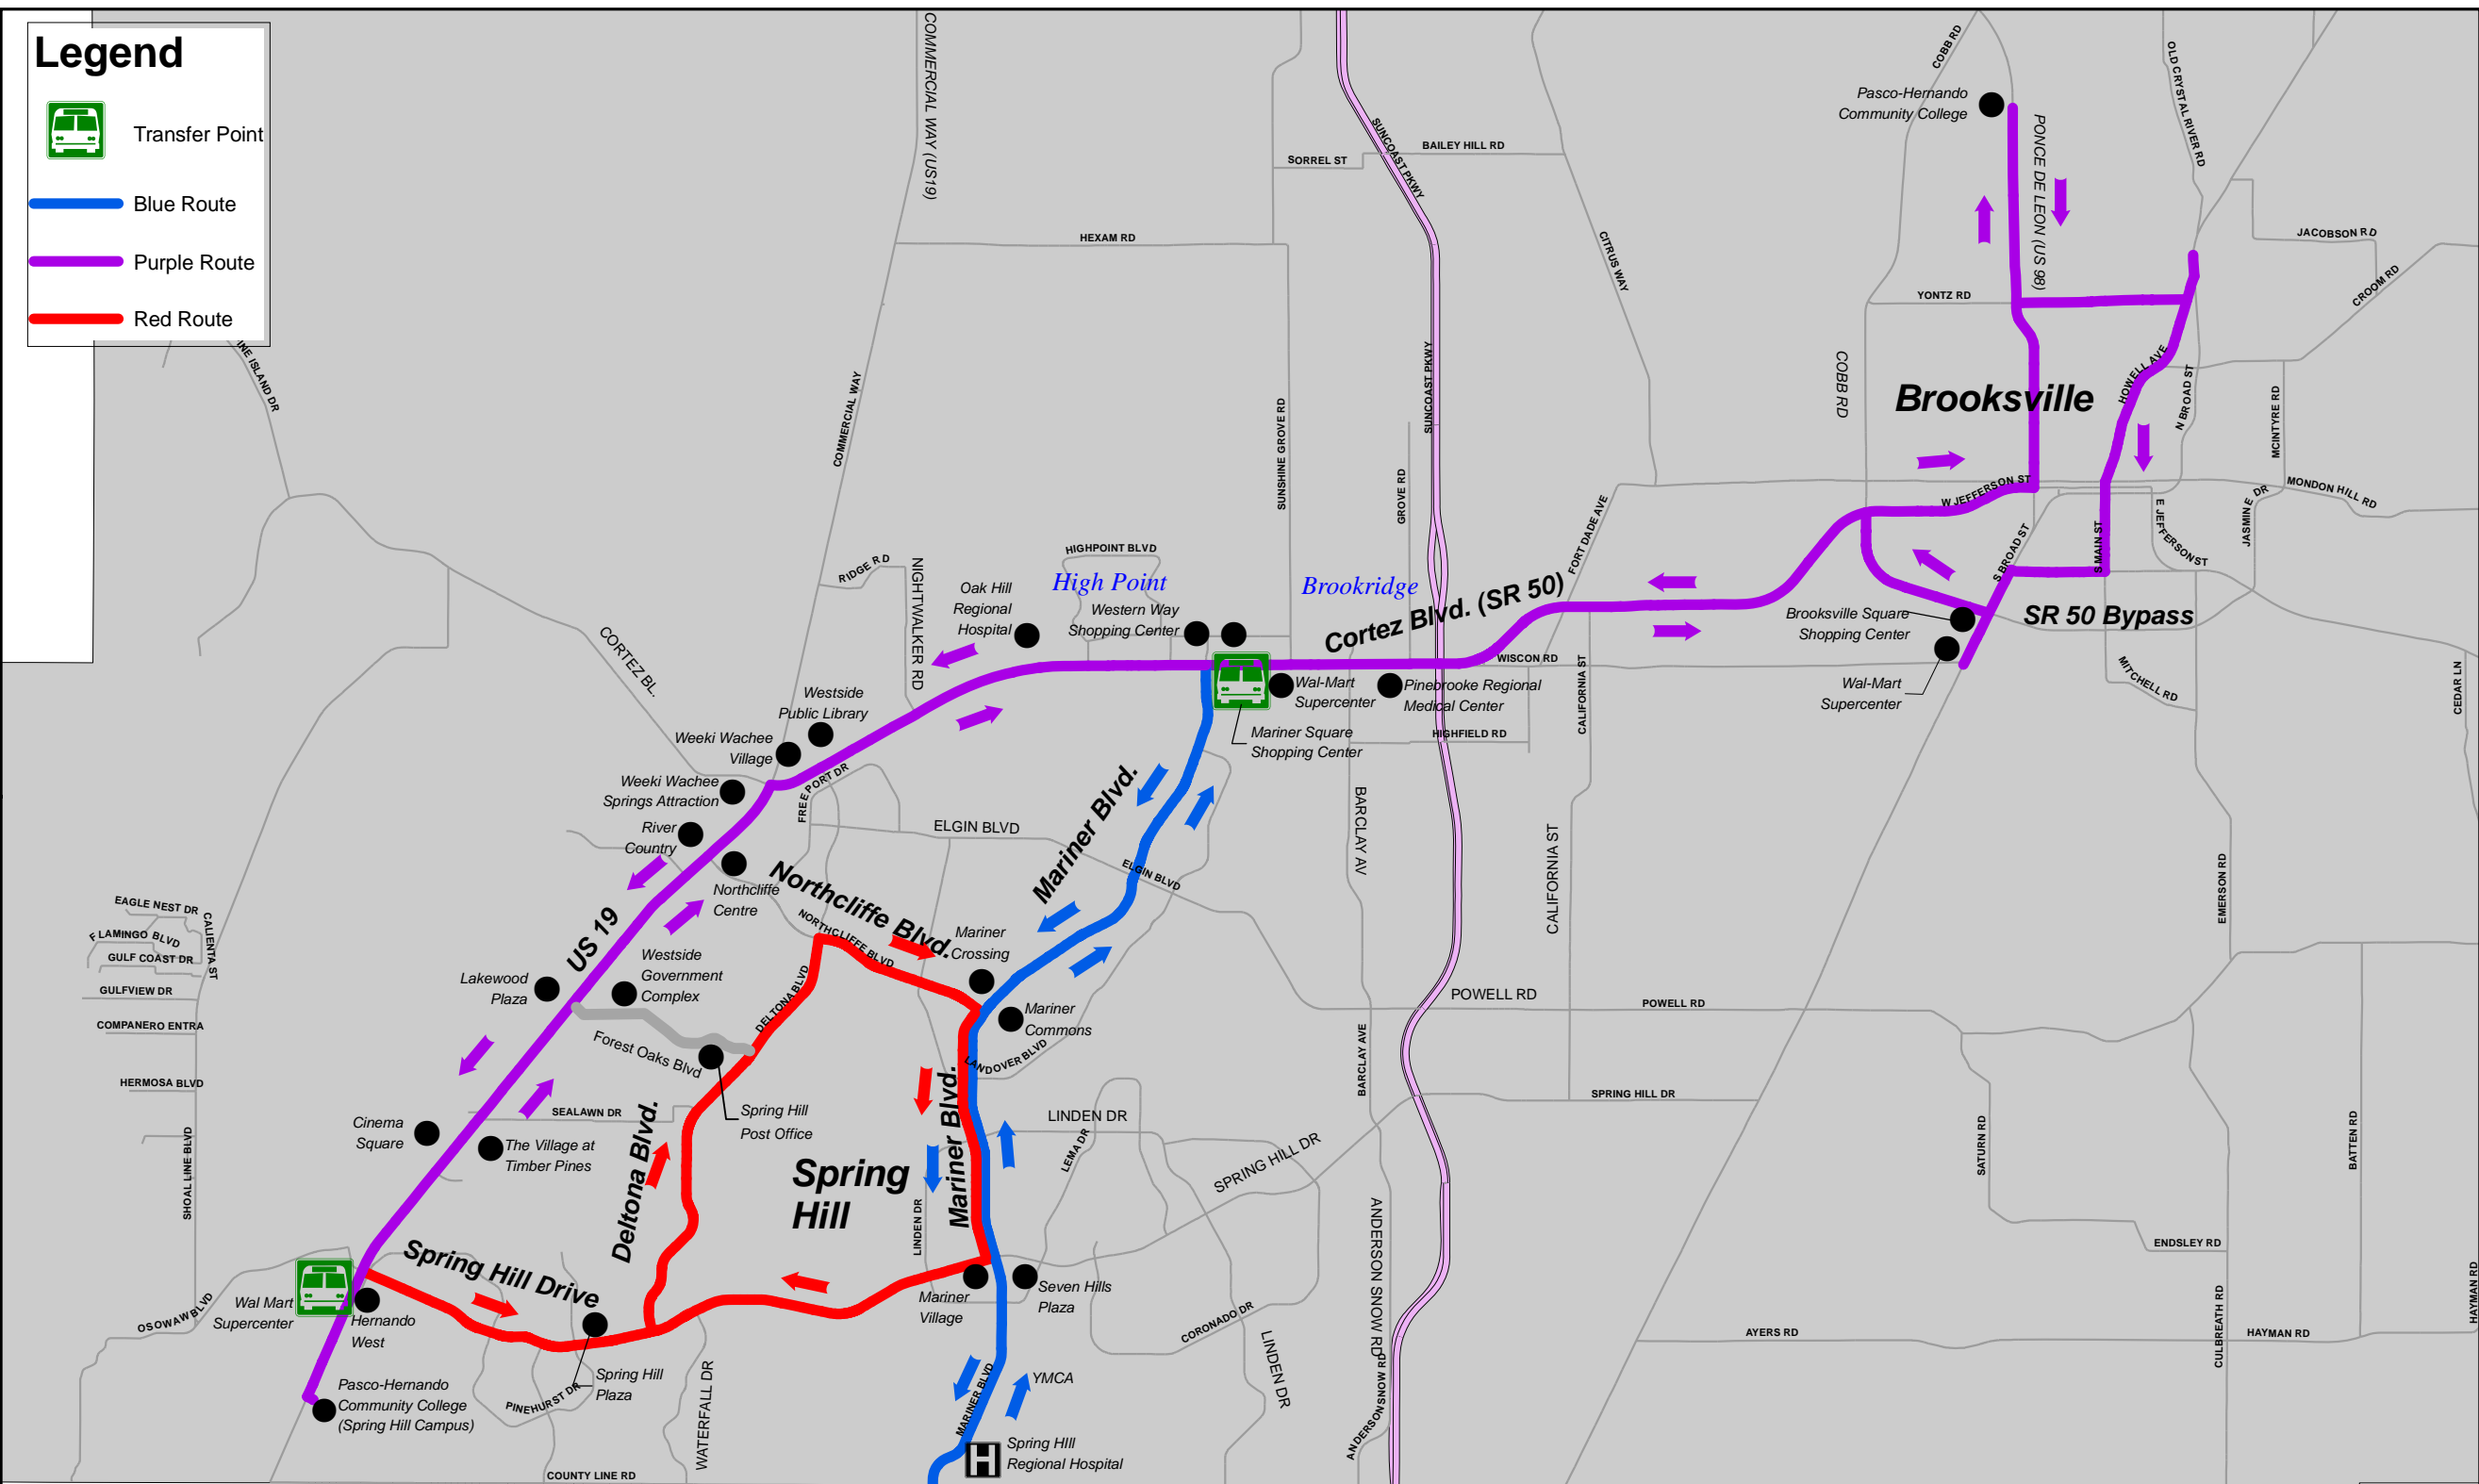

**Legend**

-  Transfer Point
-  Blue Route
-  Purple Route
-  Red Route

**The Hernando Express BUS**

**2012 Transit Route Map**